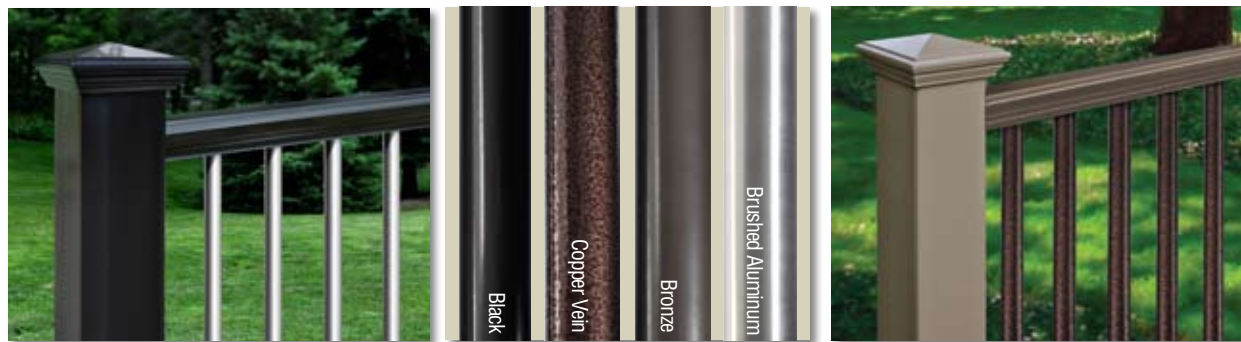

## Redefine “Moonlighting”

Choose RailWays’ exclusive recessed lighting system.  
It’s safe and installs easily within the railing for a neat, clean look and 24/7 enjoyment.

— BE THE FIRST —

## Make Your New Railing Shine

Add a unique modern look to your railing with our exclusive Premium Metal Balusters.  
Available in four contemporary colors.