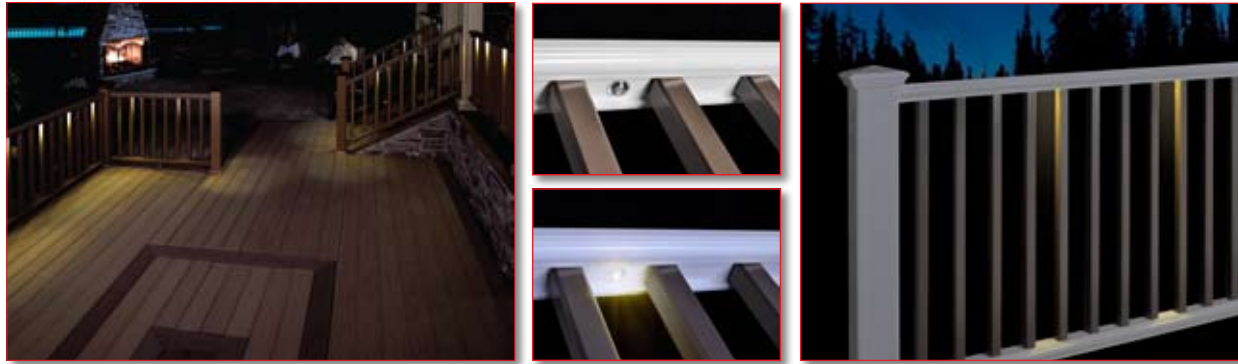

## Redefine “Moonlighting”

Choose RailWays’ exclusive recessed lighting system.  
It’s safe and installs easily within the railing for a neat, clean look and 24/7 enjoyment.

— BE THE FIRST —