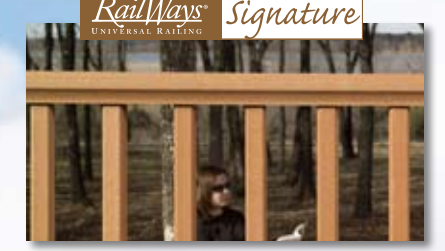

The choice is all yours.

**RailWays®** Traditional  
UNIVERSAL RAILING

Weatheredwood    Black    White

Traditional Railing achieves the look of authentic painted wood by adding contrast and style.

- Designed for use with all brands of decking, including all GAF decking systems, Trex®, Veranda™, TimberTech®, Tamko®, Fiberon®, etc., as well as wood
- Easy to clean smooth surface
- Meets R1-R4 residential rating
- 2 baluster lengths available
- 20-year limited warranty\*

Shown:  
Traditional Railing  
Black/White

Color combinations

Weatheredwood/White

White/Weatheredwood

Black/White

White/Brushed Aluminum  
Metal Baluster

Also available

**RailWays®** Signature  
UNIVERSAL RAILING

New Cedar    Onyx

Sandalwood    Pewter Grey

Weatheredwood

Signature Railing gives your railing the look of natural stained wood that complements the color of composite decking.

- Designed for use with all brands of decking, including all GAF decking systems, Trex®, Veranda™, TimberTech®, Tamko®, Fiberon®, etc., as well as wood
- Meets R1-R4 residential rating
- 2 baluster lengths available
- 20-year limited warranty\*